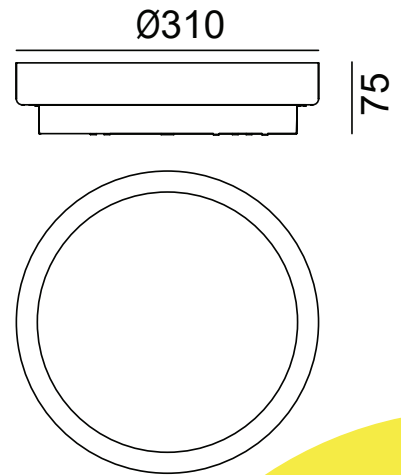

OUTDOOR LIGHT CEILING MOUNTED

TECHNICAL SHEET
KL-OD0066

KEYLIGHT

SPAIN
PRODUCTOS DE ILUMINACION

FEATURES

- 220-240V
- CE ROHS Certified
- Aluminum die-casting body
- PC Diffuser
- 3-years warranty

SPECIFICATIONS

Product Code	KL-OD0066
Power	30W
Input	220-240V
Luminous flux	2200 lm
Color Temperature	2700k-6500k
Beam Angle	120°
Power factor	≥0.90
CRI	80
Finishing Colors	White/Silver Grey/Dark Grey/Black
LED Type	SMD
IP Rating	IP54 Class 1
Size	Ø310mm*75mm
Warranty	3 years